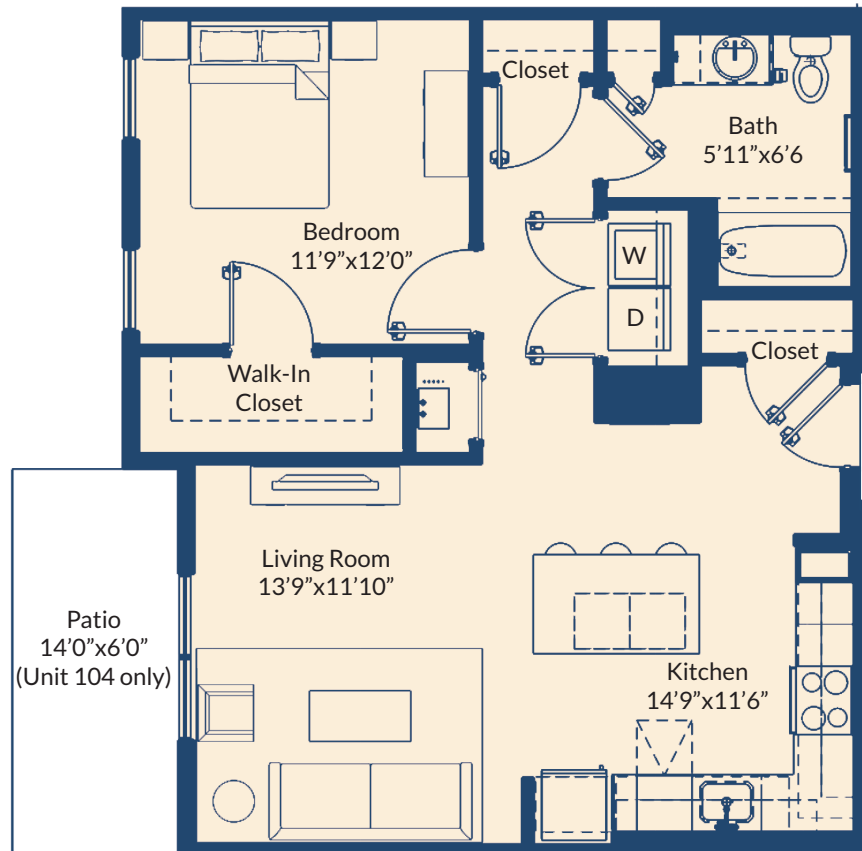

## Units 103-203-303

Floors 1-3

1 Bedroom

1 Bathroom

800 SF - 103, 203

783 SF - 303

Prices, plans, dimensions, and features shown are approximate and are subject to change without notice or obligation. Variations may occur, depending on, for example, construction variances, location of unit, and/or mechanical or structural requirements.

## Unit 104-304

Floors 1 & 3

1 Bedroom

1 Bathroom

800 SF - 104

783 SF - 304

Prices, plans, dimensions, and features shown are approximate and are subject to change without notice or obligation. Variations may occur, depending on, for example, construction variances, location of unit, and/or mechanical or structural requirements.