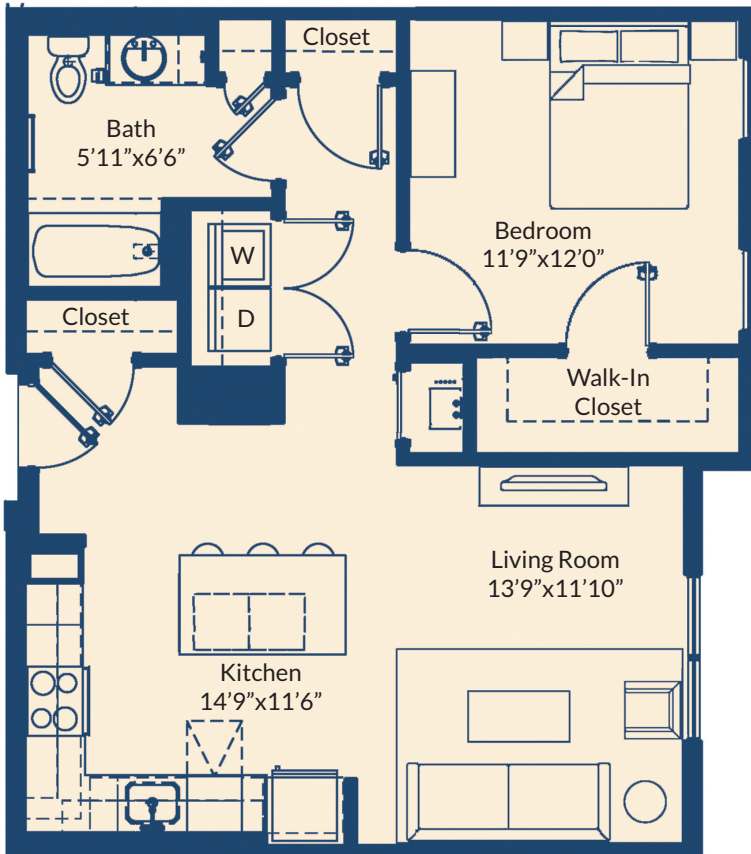

## Units 103-203-303

Floors 1-3

1 Bedroom

1 Bathroom

800 SF - 103, 203

783 SF - 303

Prices, plans, dimensions, and features shown are approximate and are subject to change without notice or obligation. Variations may occur, depending on, for example, construction variances, location of unit, and/or mechanical or structural requirements.

## Unit 104-304

Floors 1 & 3

1 Bedroom

1 Bathroom

800 SF - 104

783 SF - 304

Prices, plans, dimensions, and features shown are approximate and are subject to change without notice or obligation. Variations may occur, depending on, for example, construction variances, location of unit, and/or mechanical or structural requirements.